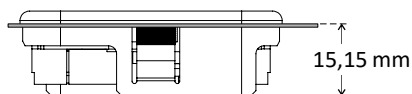

BANKSY can be mounted on plates 0,7 ÷ 3 mm thick.