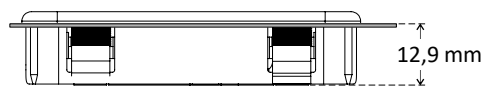

BANKSY can be mounted on plates 0,7 ÷ 3 mm thick.