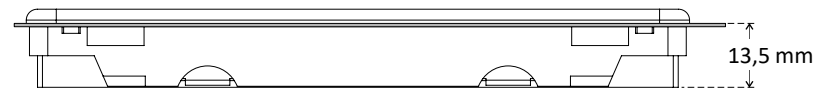

BANKSY can be mounted on plates 0,7 ÷ 3 mm thick.