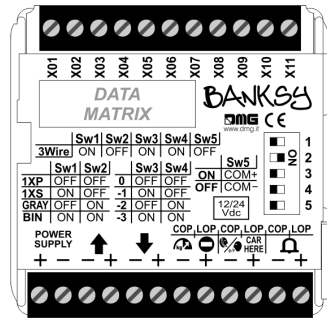

Settings and connections

BANKSY DB1 / DB2