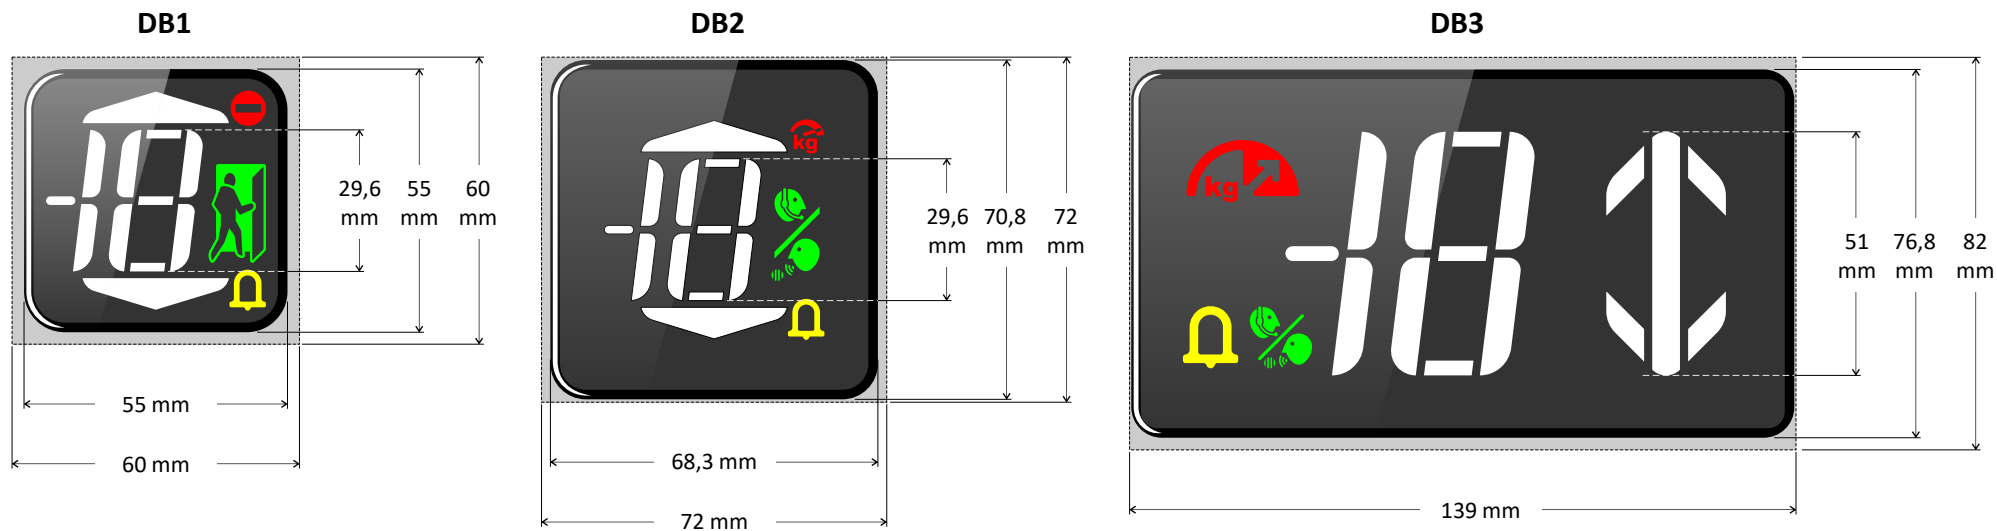

Description

BANKSY is an ultra-flat front mounted position indicator for elevator cars and halls, and it comes in three different models:

DB1 (55x55 mm) > Perfect retrofit for older DMG D1 series displays.

DB2 (68x71 mm) > Larger version of the DB1, only in the screen size.

DB3 (139x77 mm) > Compatible with DMG's DZ3 front mounted displays.

This is the bigger version allowing to comply with the EN81-70 standards.
A capacity plate is also available (same size, not illuminated).
JST connection for Pitagora 4.0 prewiring.

All Banksy indicators are available in 2 versions:

- with car symbols (EN81-28:2018): alarm sent, communication established, overload.
- with hall symbols: alarm, car here (only 55x55 and 68x71 versions), out of service.

Dimensions

BANKSY can be mounted on plates 0,7 ÷ 3 mm thick.