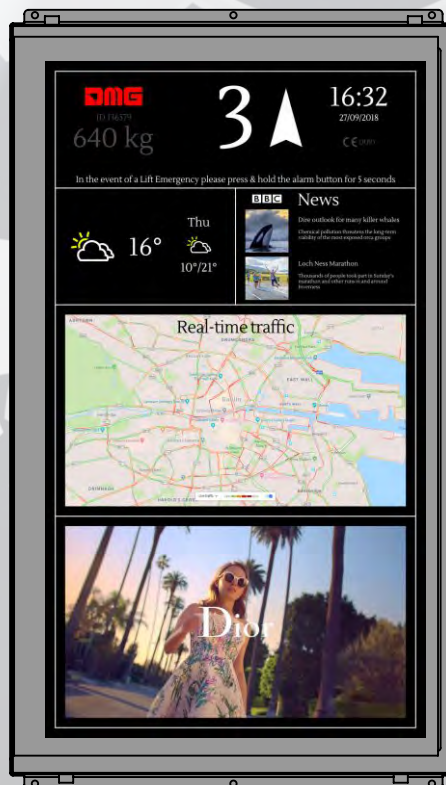

Need help with themes?

Ask our designers to create a custom theme for you. Our team is happy to help customize your project and get you running in no time.

7"

Dimensions
178 x 144 mm
Screen
155 x 94 mm
Resolution
800 x 480 px

10,1"

Dimensions
241 x 169 mm
Screen
223 x 125 mm
Resolution
1024 x 600 px

15,6"

Dimensions
233 x 431 mm
271 x 465 mm (*)
Screen
194 x 334 mm
Resolution
1920 x 1080 px

(*) EN81-71 class 2

21,5"

Dimensions
325 x 565 mm
Screen
268 x 477 mm
Resolution
1920 x 1080 px