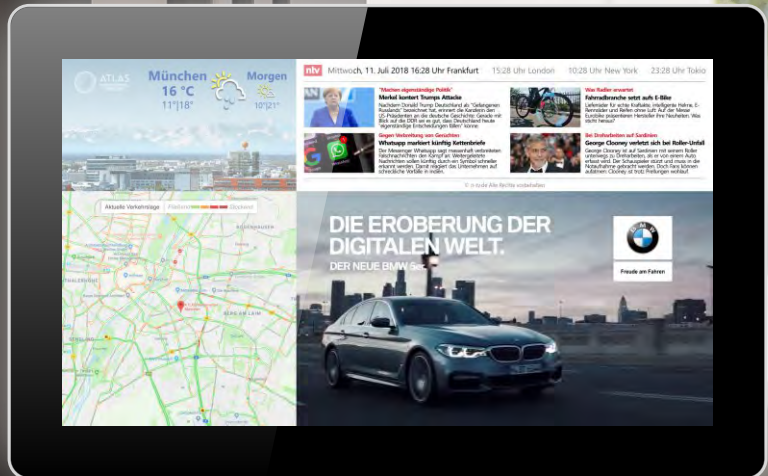

Matisse

Multimedia System
&
Digital Signage Display

DMG

DESIGN MADE REAL

Matisse

Let the Show Begin !

With its amazing graphics, cloud-based connectivity, audio and video features, the Matisse multimedia display breaks through the limits of conventional car position indicators by offering the ultimate digital signage experience in your lift.

The most advanced system

for multimedia displays
and digital signage
applications

Matisse multimedia displays come today as a complete multimedia platform featuring large, high-resolution screens and MosaicOne cloud-based content management software. Connect your Matisse to the Internet, using either your existing LAN or DMG's 4G Router, and start creating all types of content to be published on screens in minutes.

The screenshot displays a multimedia interface with the following sections:

- Live Traffic:** A map of Munich showing traffic conditions with red and yellow indicators.
- Weather:** A blue header for Munich showing 12 °C and a forecast for tomorrow of 8° | 15° with a sun and cloud icon.
- News:** A grid of news items with small images and headlines, including "Merkel's coalition talks will delay Brexit deal for months", "Pulice ask staff if Heath smuggled boys into No 10", "The rapper who wants to prove the Earth is flat once and for all", "Tournament runner-up scoops 'weird' \$10m bonus", "Labour's antisemites 'must be expelled'", "Watchdog investigates price comparison website", "Is cheese healthy?", "How German far-right won third place in 4 graphics", "Targeted treatment 'cures' prostate cancer that kills thousands", "Uber appeal will keep cars on road for a year", "Andrei Lankov: Should S Korea have a nuclear weapon of its own?", "Scott Jennings: Trump knows that US agrees with him on NFL controversy", and "David Sterman and Peter Bergen: Trump's new travel".
- Video:** A red icon representing video content.
- Website:** A blue icon representing website content.