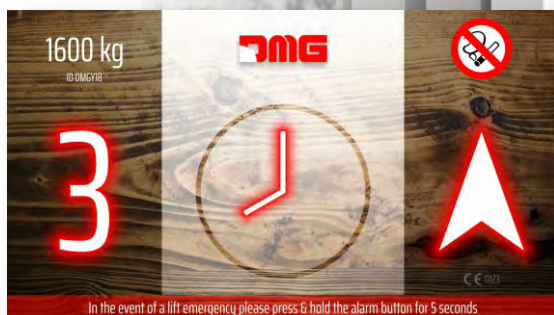

No limits to creativity

WOOD