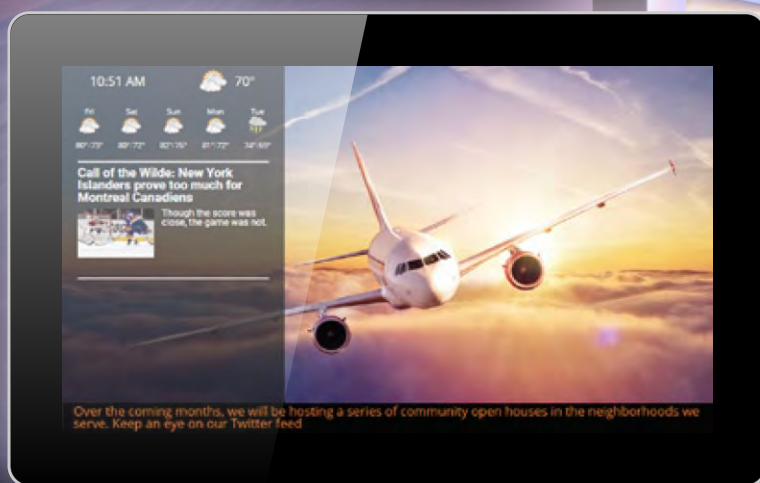

Matisse

Multimedia System
&
Digital Signage Display

DMG

DESIGN MADE REAL

Matisse

Let the Show Begin !

With its amazing graphics, cloud-based connectivity, audio and video features, the Matisse multimedia display breaks through the limits of conventional car position indicators by offering the ultimate digital signage experience in your lift.

The most advanced system

for multimedia displays
and digital signage
applications

Matisse multimedia displays come today as a complete multimedia platform featuring large, high-resolution screens and MosaicOne cloud-based content management software. Connect your Matisse to the Internet, using either your existing LAN or DMG's 4G Router, and start creating all types of content to be published on screens in minutes.

The screenshot displays a multimedia interface with the following sections:

- Live Traffic:** A map of Munich showing traffic conditions with red and yellow indicators.
- Weather:** A blue header for Munich showing 12 °C and a forecast for tomorrow of 8° | 15° with a sun and cloud icon.
- News:** A grid of news items with small images and headlines, including "Merkel's coalition talks will delay Brexit deal for months", "Pulice ask staff if Heath smuggled boys into No 10", "The rapper who wants to prove the Earth is flat once and for all", "Tournament runner-up scoops 'weird' \$10m bonus", "Labour's antisemites 'must be expelled'", "Watchdog investigates price comparison website", "Is cheese healthy?", "How German far-right won third place in 4 graphics", "Targeted treatment 'cures' prostate cancer that kills thousands", "Uber appeal will keep cars on road for a year", "Andrei Lankov: Should S Korea have a nuclear weapon of its own?", "Scott Jennings: Trump knows that US agrees with him on NFL controversy", and "David Sterman and Peter Bergen: Trump's new travel".
- Video:** A red icon representing video content.
- Website:** A blue icon representing website content.