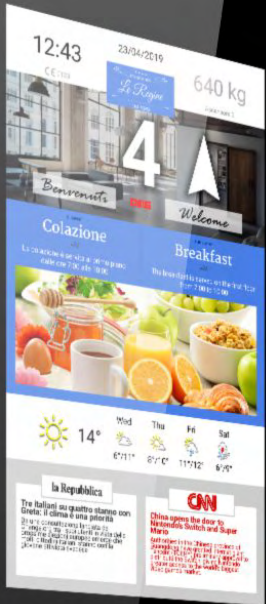

Matisse

Multimedia System
&
Digital Signage Display

DMG

DESIGN MADE REAL

Matisse

Let the Show Begin !

With its amazing graphics, cloud-based connectivity, audio and video features, the Matisse multimedia display breaks through the limits of conventional car position indicators by offering the ultimate digital signage experience in your lift.

The most advanced system

for multimedia displays
and digital signage
applications

Matisse multimedia displays come today as a complete multimedia platform featuring large, high-resolution screens and MosaicOne cloud-based content management software. Connect your Matisse to the Internet, using either your existing LAN or DMG's 4G Router, and start creating all types of content to be published on screens in minutes.

The screenshot displays a multimedia interface with the following sections:

- Live Traffic:** A map of Munich showing traffic conditions with red and yellow indicators.
- Weather:** A blue header for Munich showing 12 °C and a forecast for tomorrow of 8° | 15° with a sun and cloud icon.
- News:** A grid of news items with small images and headlines, including "Merkel's coalition talks will delay Brexit deal for months", "Pulice ask staff if Heath smuggled boys into No 10", "The rapper who wants to prove the Earth is flat once and for all", "Tournament runner-up scoops 'weird' \$10m bonus", "Labour's antisemites 'must be expelled'", "Watchdog investigates price comparison website", "Is cheese healthy?", "How German far-right won third place in 4 graphics", "Targeted treatment 'cures' prostate cancer that kills thousands", "Uber appeal will keep cars on road for a year", "Andrei Lankov: Should S Korea have a nuclear weapon of its own?", "Scott Jennings: Trump knows that US agrees with him on NFL controversy", and "David Sterman and Peter Bergen: Trump's new travel".
- Video:** A red icon representing video content.
- Website:** A blue icon representing website content.