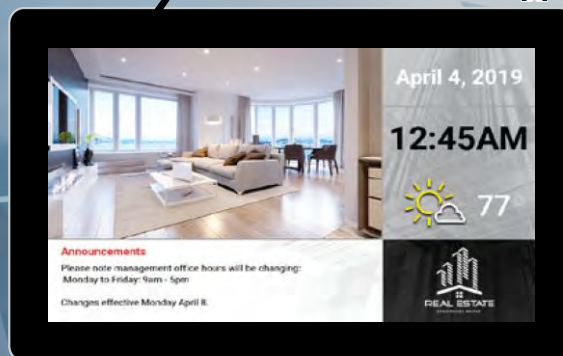

The CLOUD-CONNECTED display

Real-time local traffic
conditions.

Add intuitive weather
forecast for your favorite
location to the screen.

Live news feed from the
Internet directly to your
Matisse multimedia display!

Your company presentation
or any other video content
to enrich your Matisse display.

Include a web site as screen
background or to populate a
specific window!

Matisse